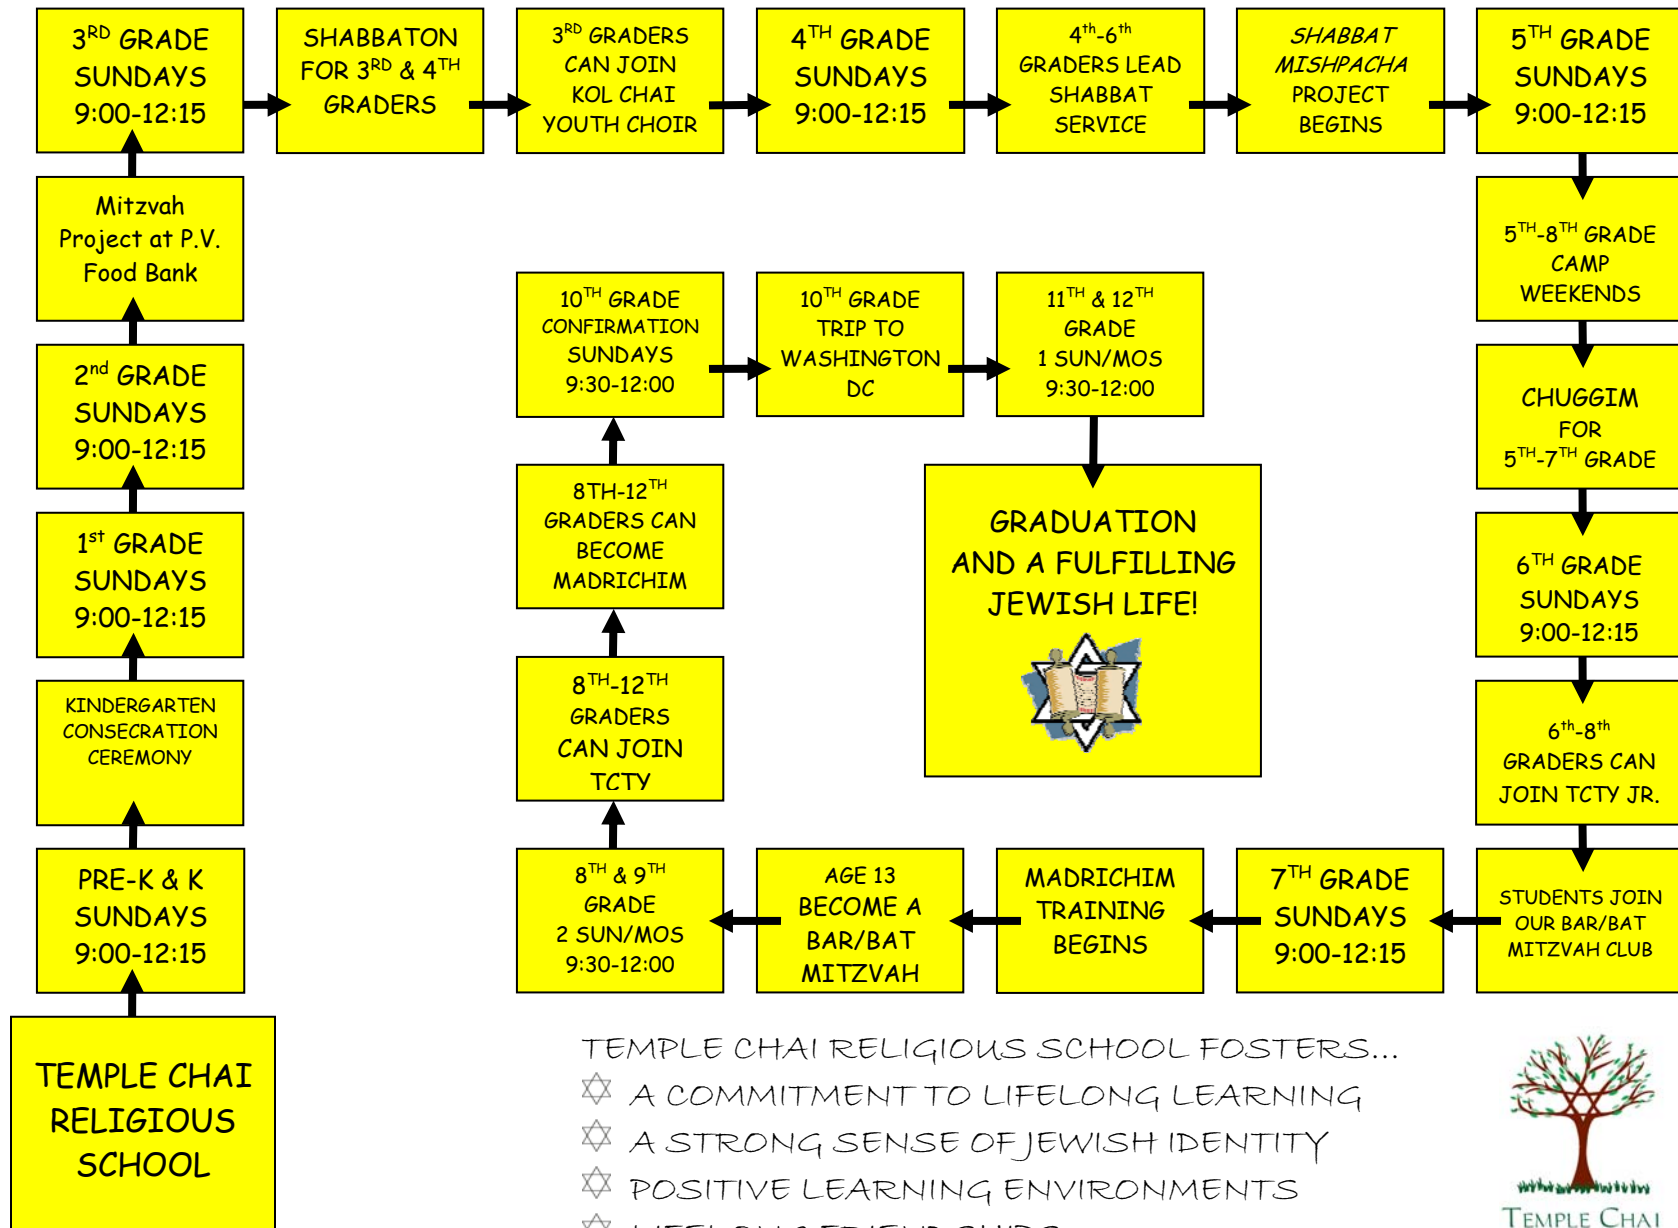

# TEMPLE CHAI RELIGIOUS SCHOOL ROAD MAP

TEMPLE CHAI RELIGIOUS SCHOOL FOSTERS...

- ☆ A COMMITMENT TO LIFELONG LEARNING
- ☆ A STRONG SENSE OF JEWISH IDENTITY
- ☆ POSITIVE LEARNING ENVIRONMENTS
- ☆ LIFELONG FRIENDSHIPS